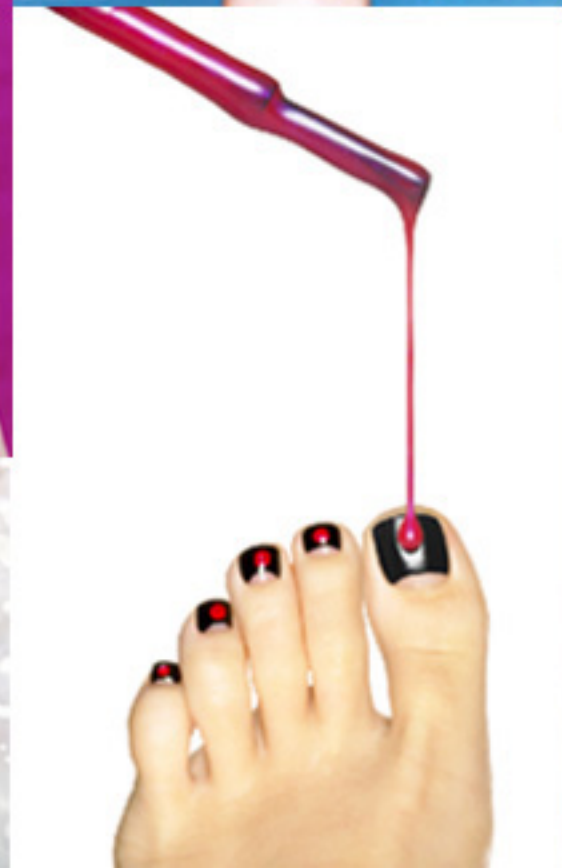

**ASHLY COVINGTON**

Change them.

Height: 5'9" Size: 8  
Glove: 7 1/2 Ring: 6  
HandModelUSA.com