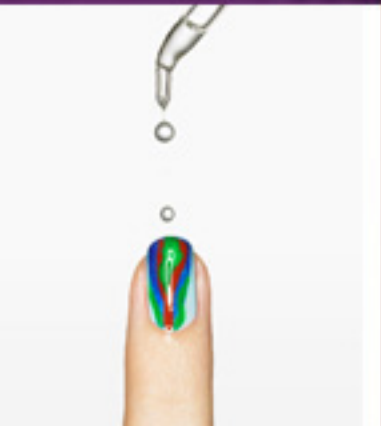

**ASHLY COVINGTON**

Change them.

Height: 5'9" Size: 8  
Glove: 7 1/2 Ring: 6  
HandModelUSA.com